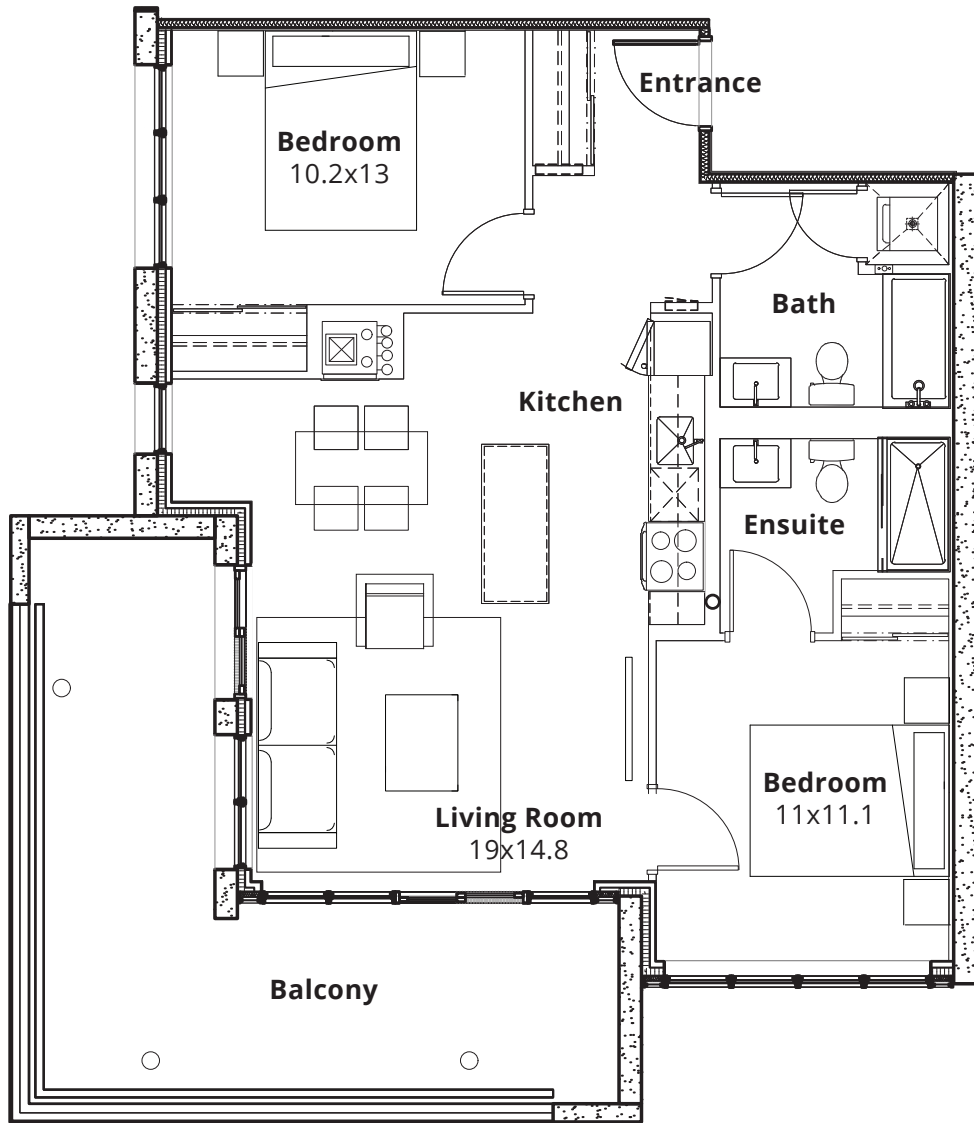

THE KEY

DOUGLAS | 2 BR 2 Bath | 850 SF

Units 1108, 1208

3610 DIXIE ROAD,
MISSISSAUGA, ONTARIO