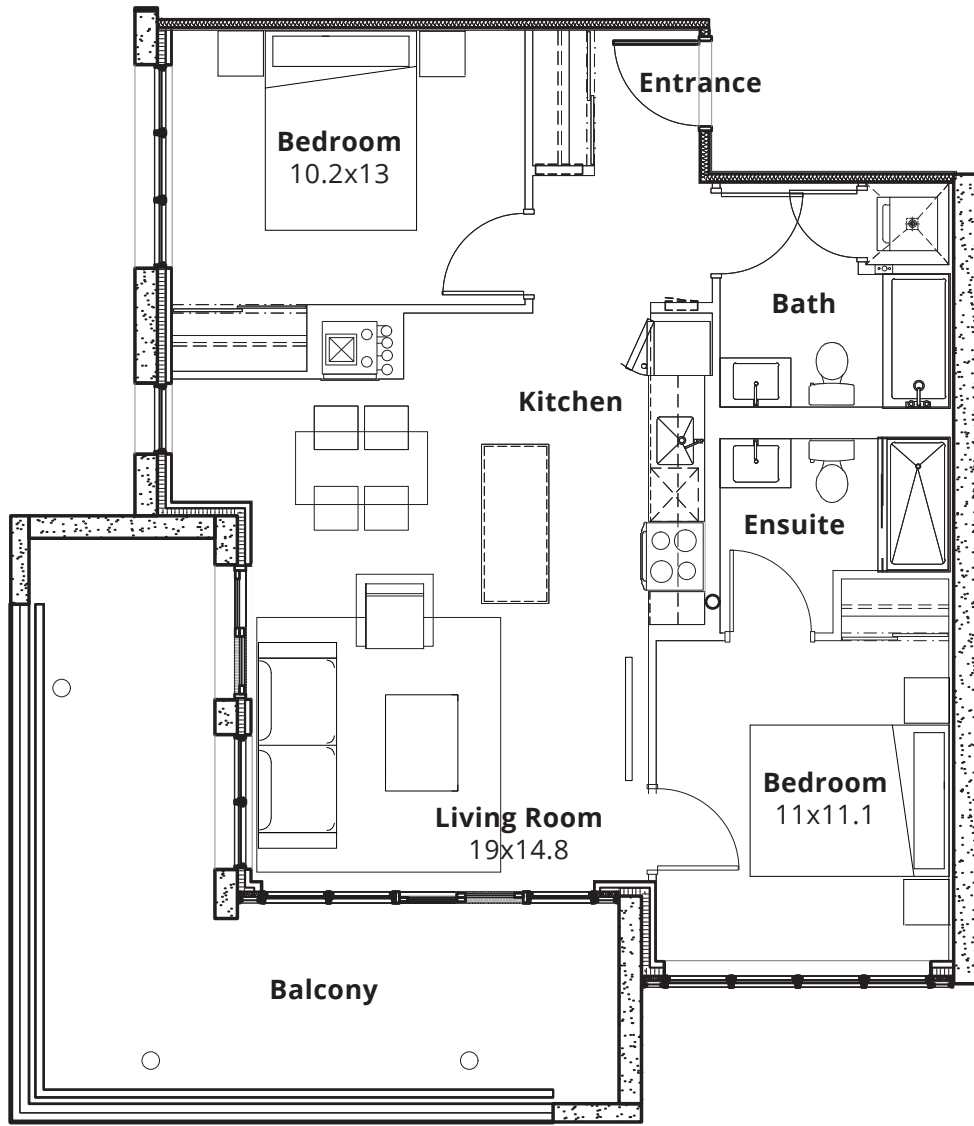

# THE KEY

**DOUGLAS | 2 BR 2 Bath | 850 SF**

Units 309, 409, 509, 609, 1009

3610 DIXIE ROAD,  
MISSISSAUGA, ONTARIO