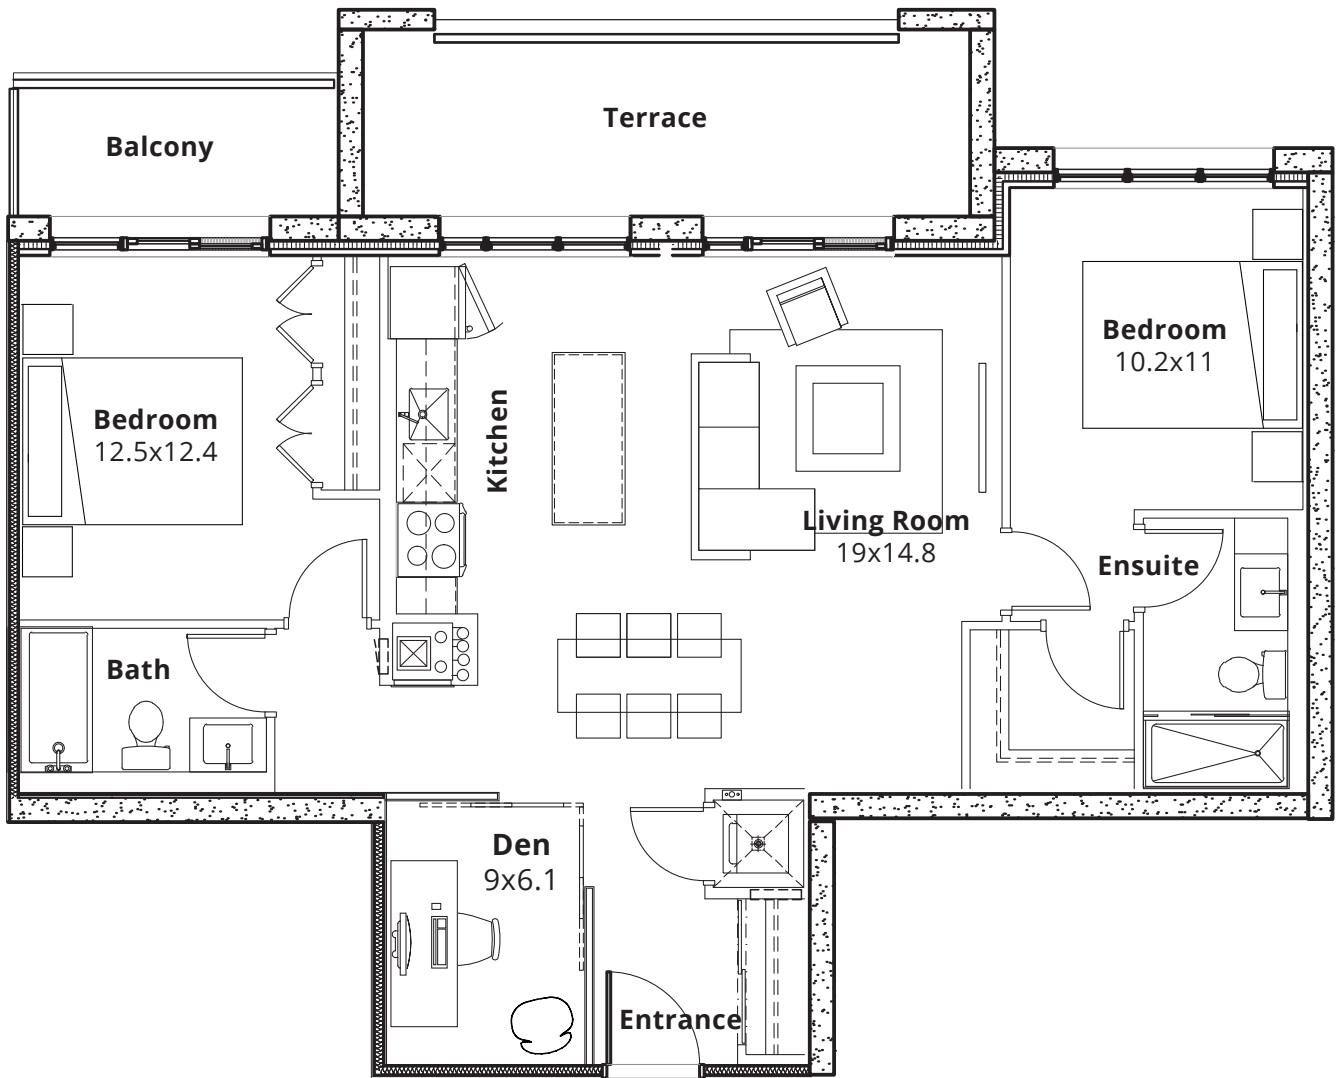

THE KEY

WILLOW CREEK | 2 BR + Den / 2 Bath | 1,069SF

Units 1101, 1201

3610 DIXIE ROAD,
MISSISSAUGA, ONTARIO