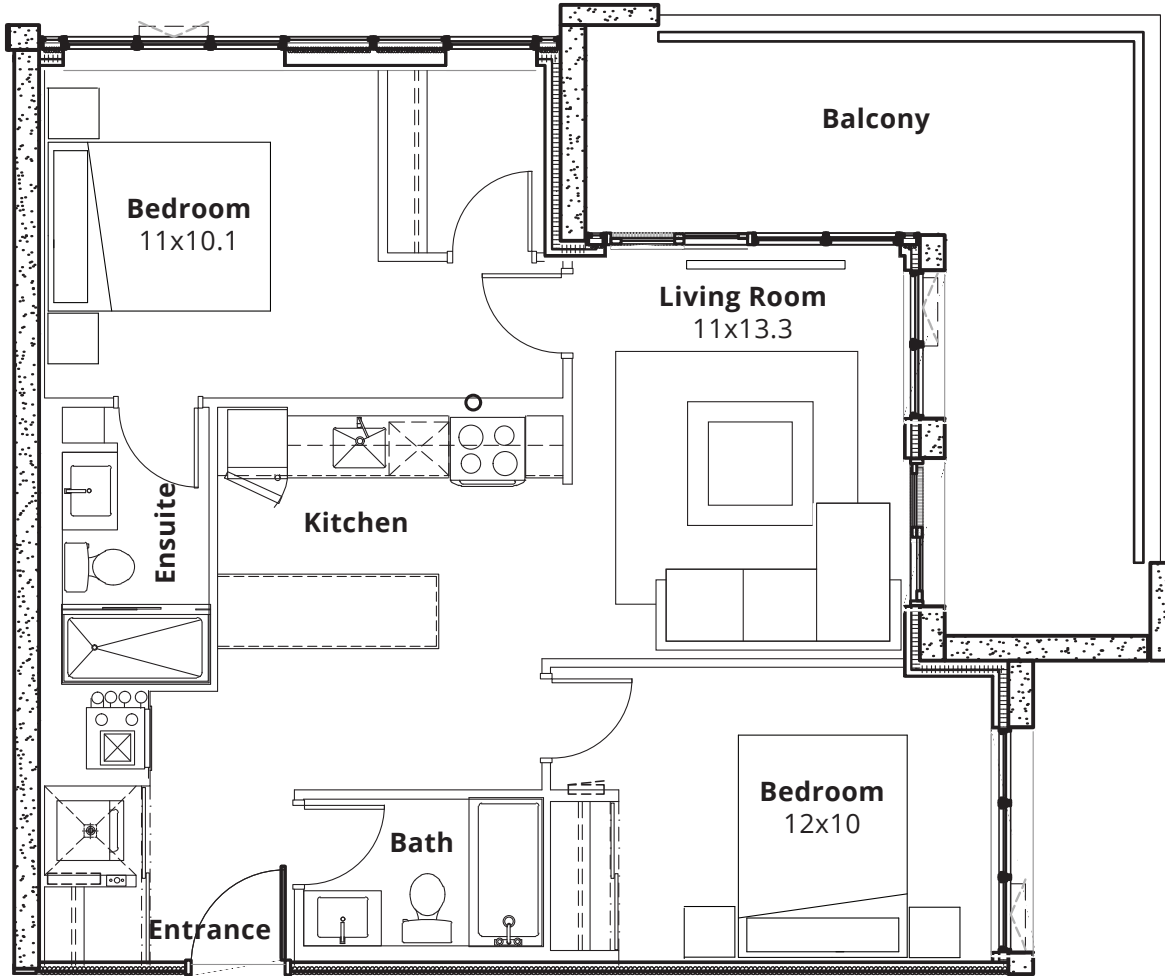

THE KEY

RATHWOOD | 2 BR 2 Bath | 930 SF

Units 203, 303, 403, 503, 1003

3610 DIXIE ROAD,
MISSISSAUGA, ONTARIO