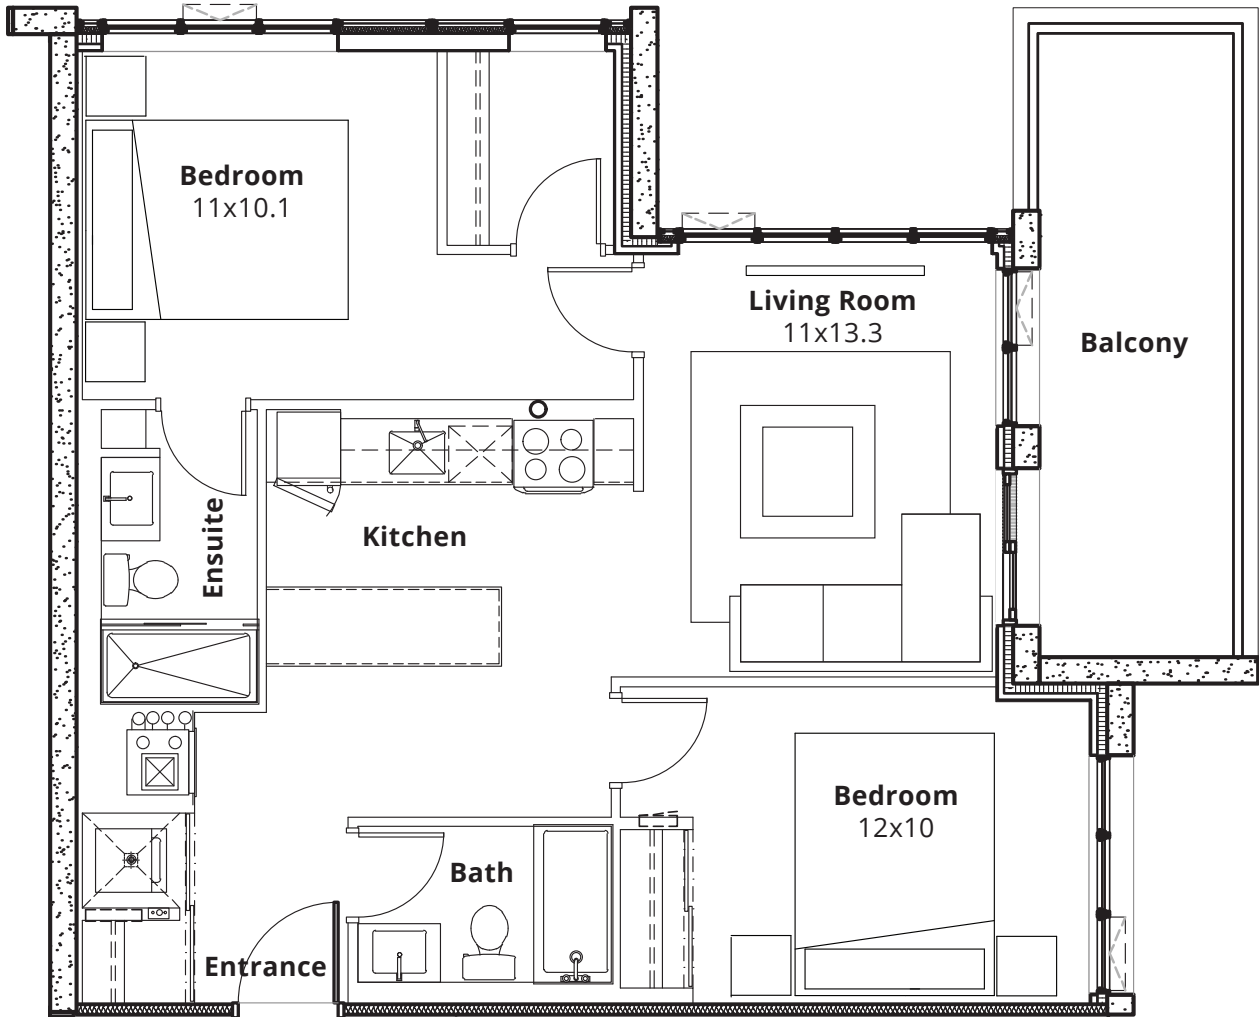

# THE KEY

**FOREST GLEN | 2 BR 2 Bath | 930 SF**

Units 603, 703, 803, 903

3610 DIXIE ROAD,  
MISSISSAUGA, ONTARIO