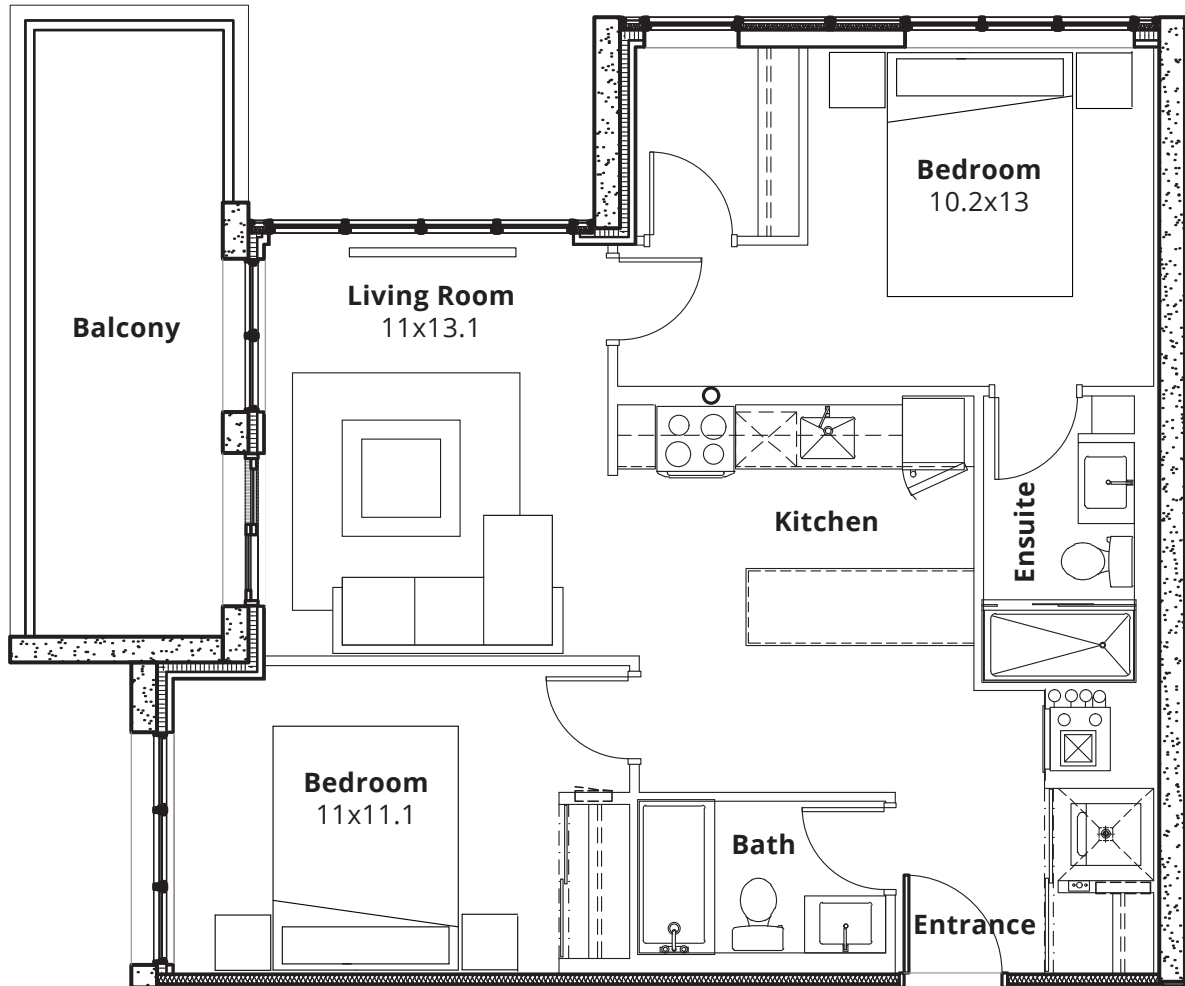

THE KEY

BETHESDA | 2 BR 2 Bath | 930 SF

Units 710, 810, 910

3610 DIXIE ROAD,
MISSISSAUGA, ONTARIO