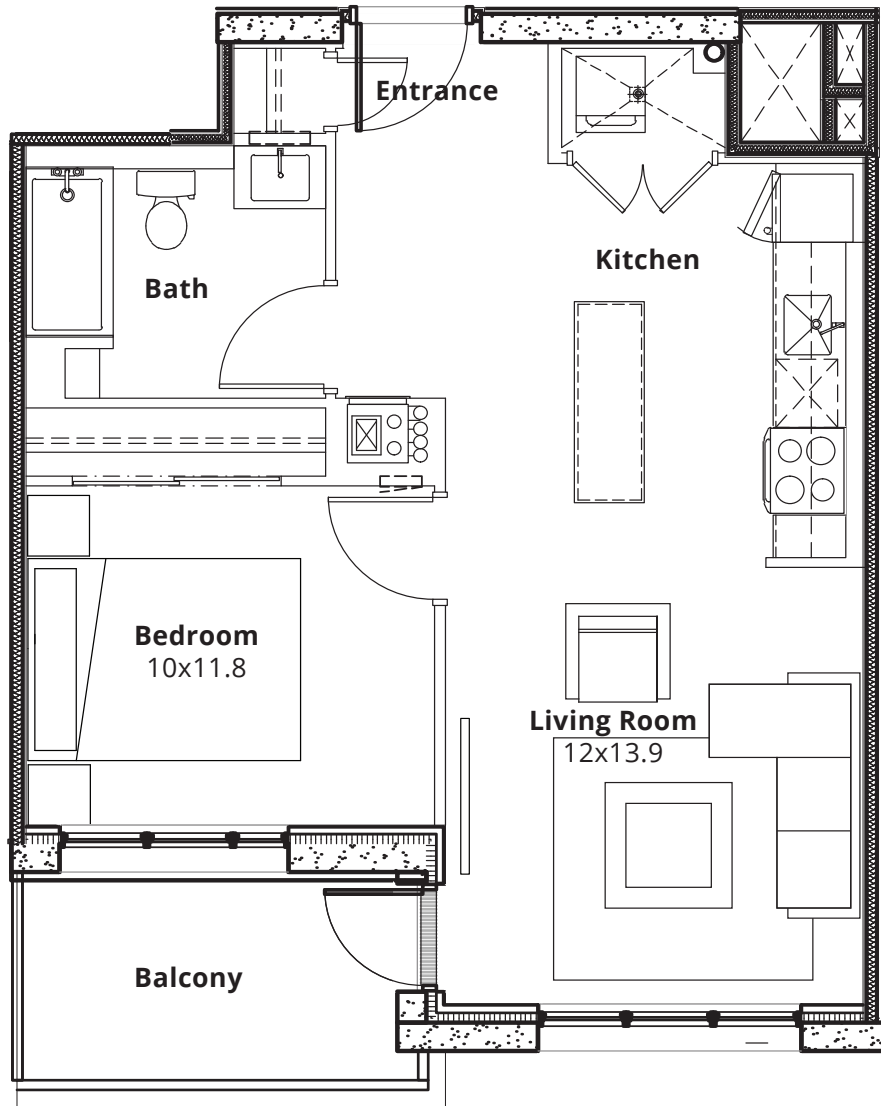

THE KEY

ELMCREST | 1 BR 1 Bath | 665 SF

Units 1106, 1206

3610 DIXIE ROAD,
MISSISSAUGA, ONTARIO