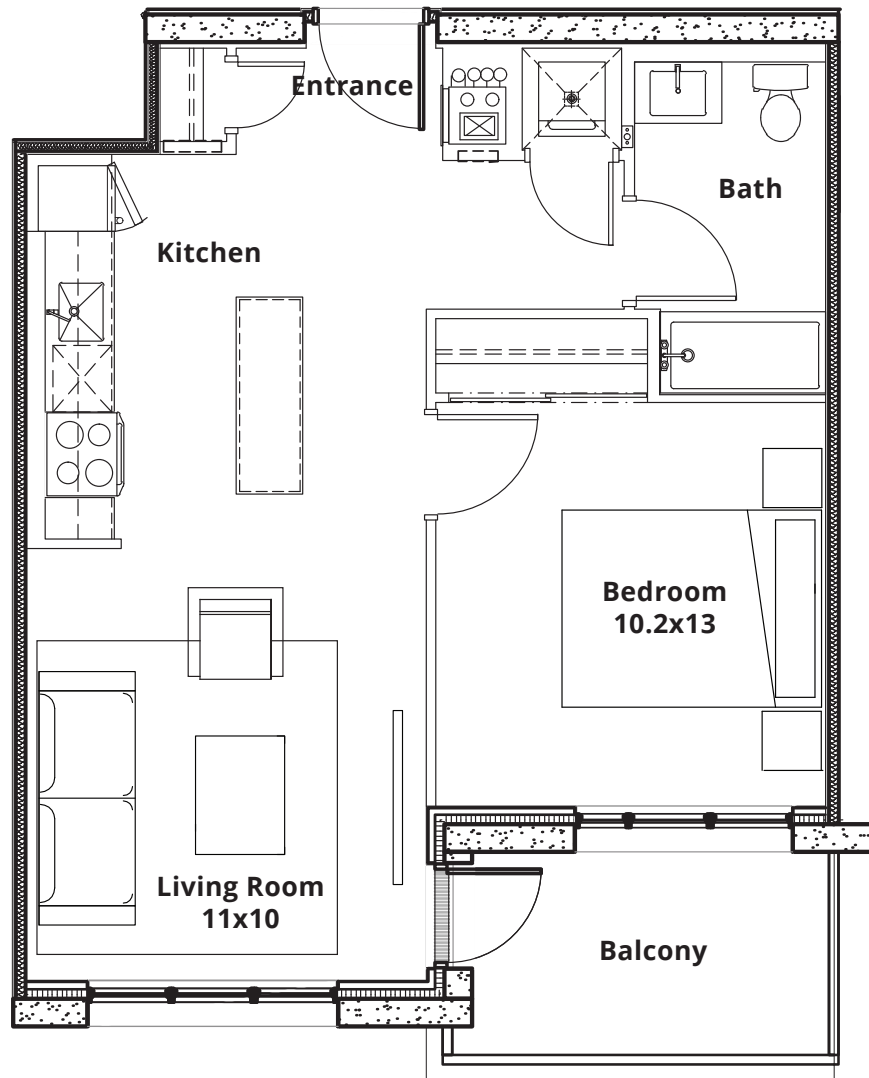

# THE KEY

**APPLEWOOD | 1 BR 1 Bath | 665 SF**

Units 206, 306, 406, 506, 606, 706, 806, 906, 1006

3610 DIXIE ROAD,  
MISSISSAUGA, ONTARIO