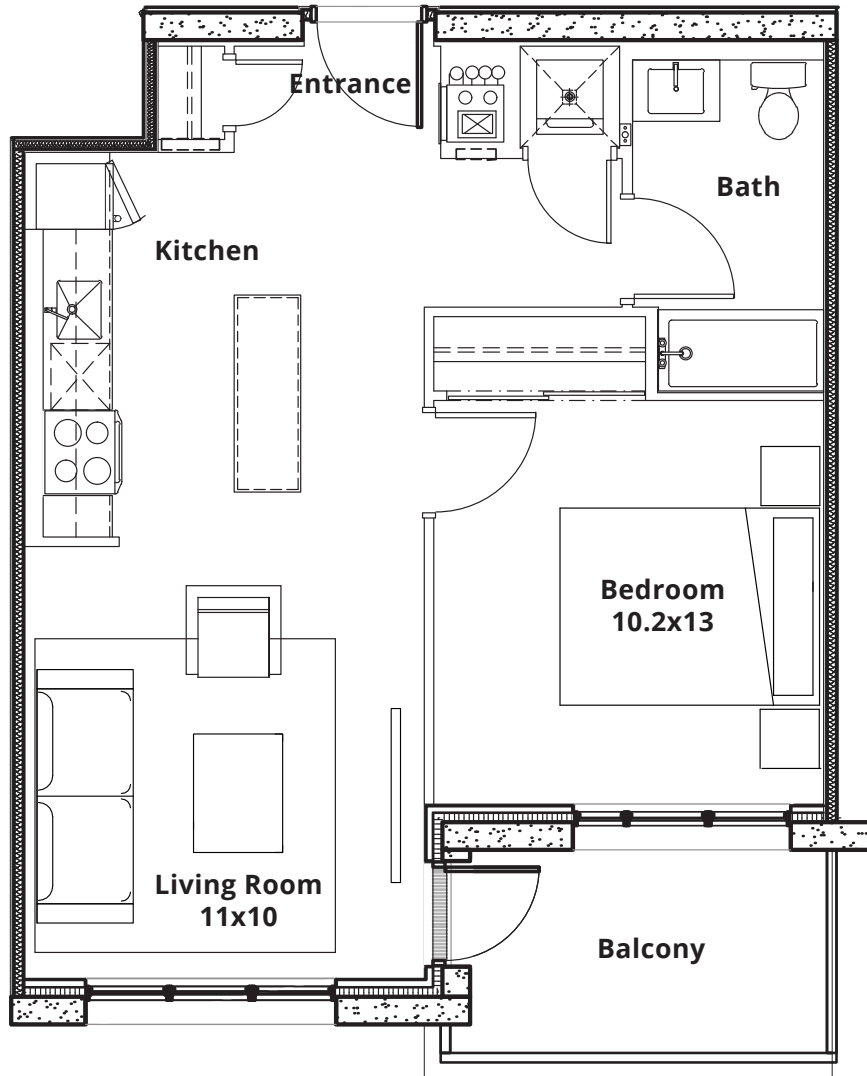

THE KEY

APPLEWOOD | 1 BR 1 Bath | 665 SF

Units 1105, 1205

3610 DIXIE ROAD,
MISSISSAUGA, ONTARIO