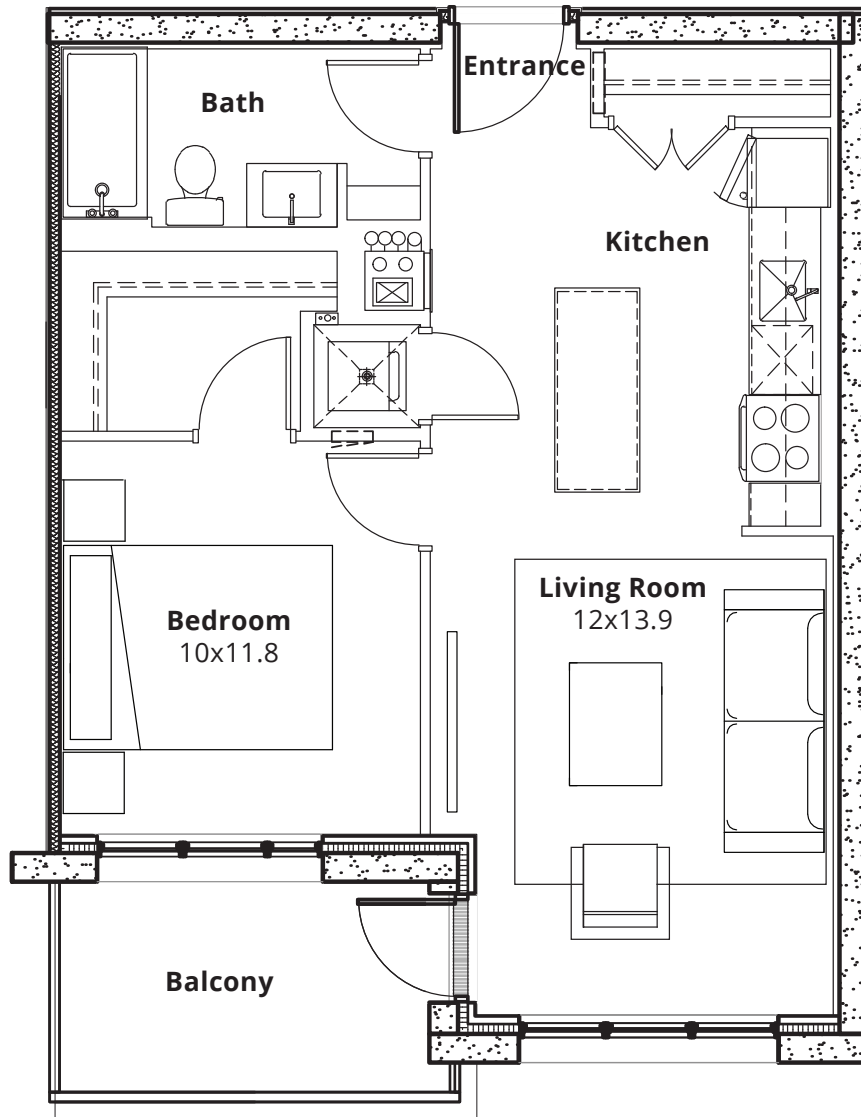

THE KEY

KENNEDY | 1 BR 1 Bath | 635 SF

Units 205, 305, 405, 505, 605, 705, 805, 905, 1005

3610 DIXIE ROAD,
MISSISSAUGA, ONTARIO