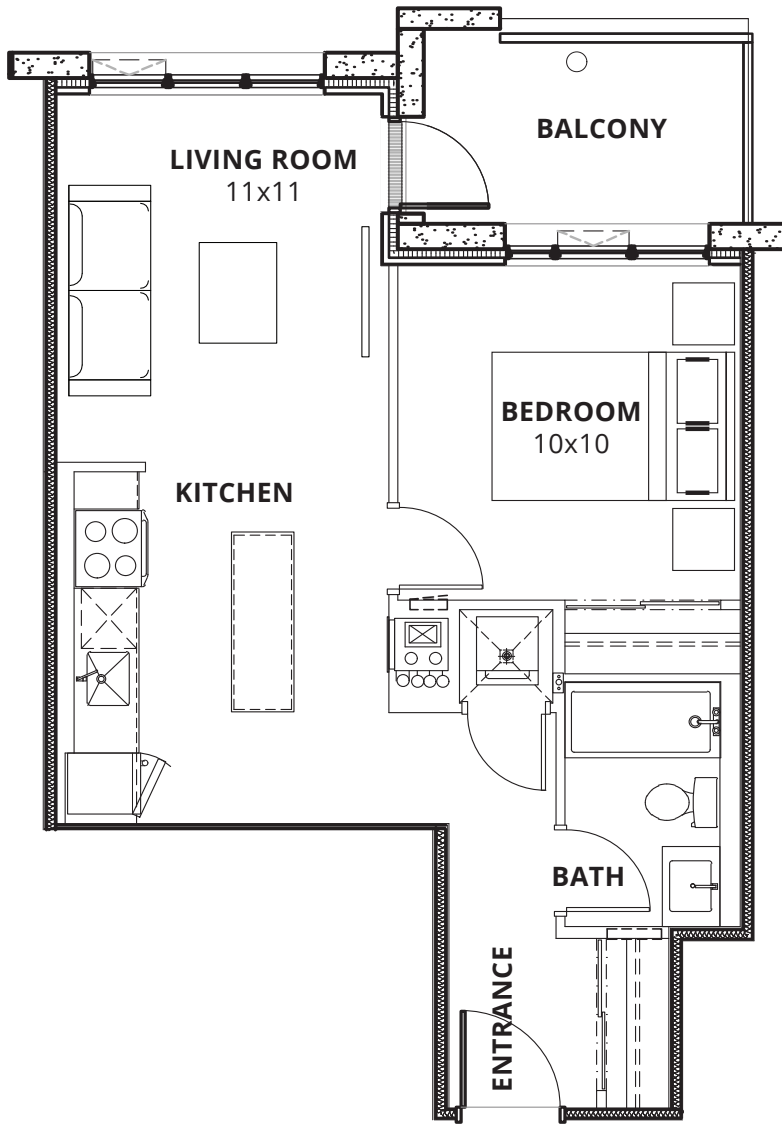

THE KEY

FLEETWOOD | 1BR 1Bath | 605 SF

Units 201, 301, 401, 501, 601, 701, 801, 901, 1001

3610 DIXIE ROAD,
MISSISSAUGA, ONTARIO