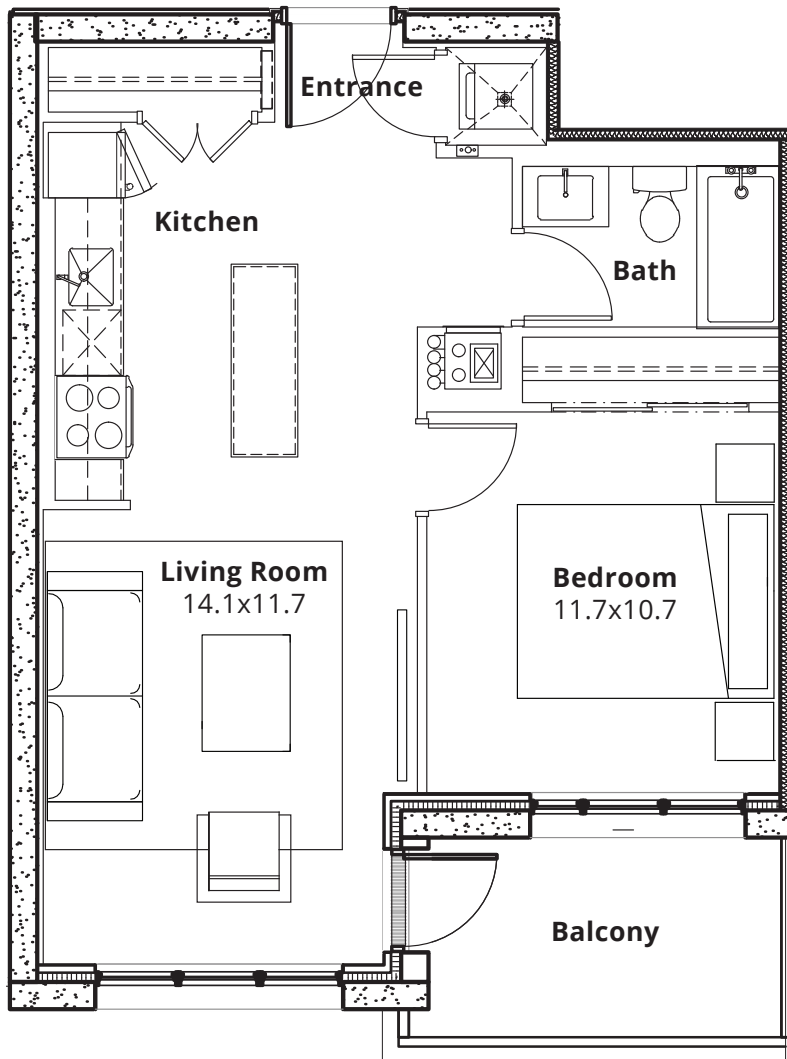

THE KEY

EASTGATE | 1 BR 1 Bath | 635 SF

Units 208, 308, 408, 508, 608, 708, 808, 908, 1008

3610 DIXIE ROAD,
MISSISSAUGA, ONTARIO